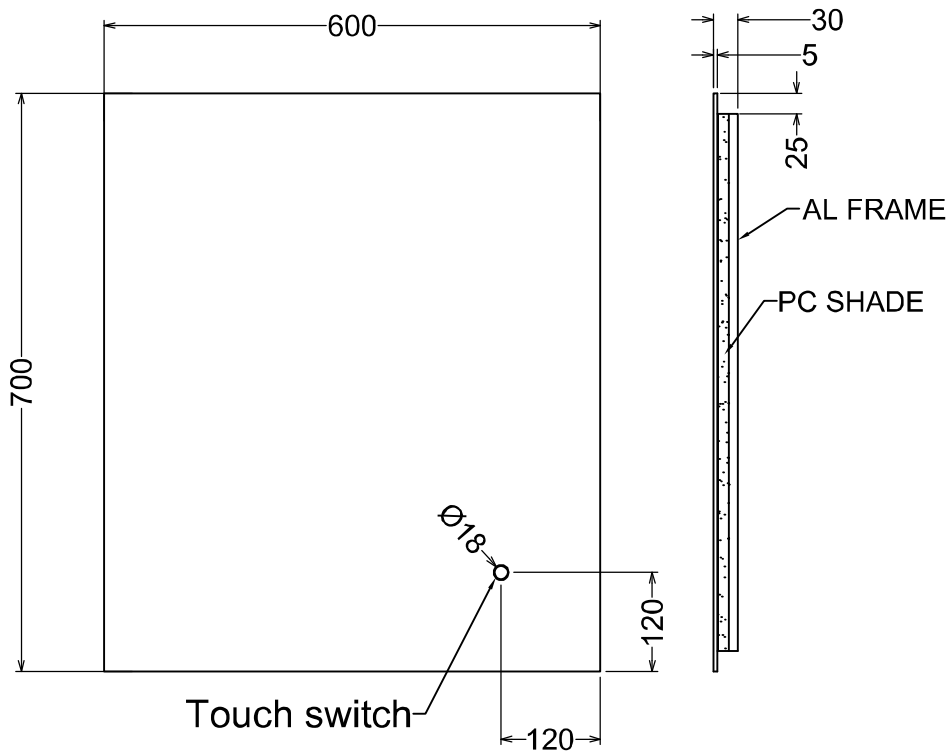

# Galaxy 700x600 mm - 80004

BR 7060 1761 S

SIZE:W600\*H700mm

LED Light: 3528/12V/120PCS/M/9.6W/4000K

Lamp Length:2.6M

LM:1560