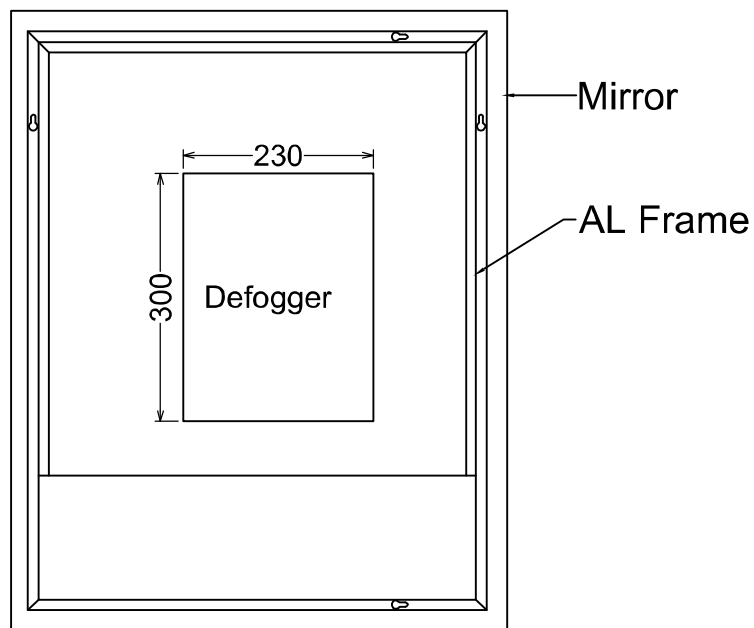

# Galaxy 700x600 mm - 80004

BR 7060 1761 S

SIZE:W600\*H700mm

LED Light: 3528/12V/120PCS/M/9.6W/4000K

Lamp Length:2.6M

LM:1560