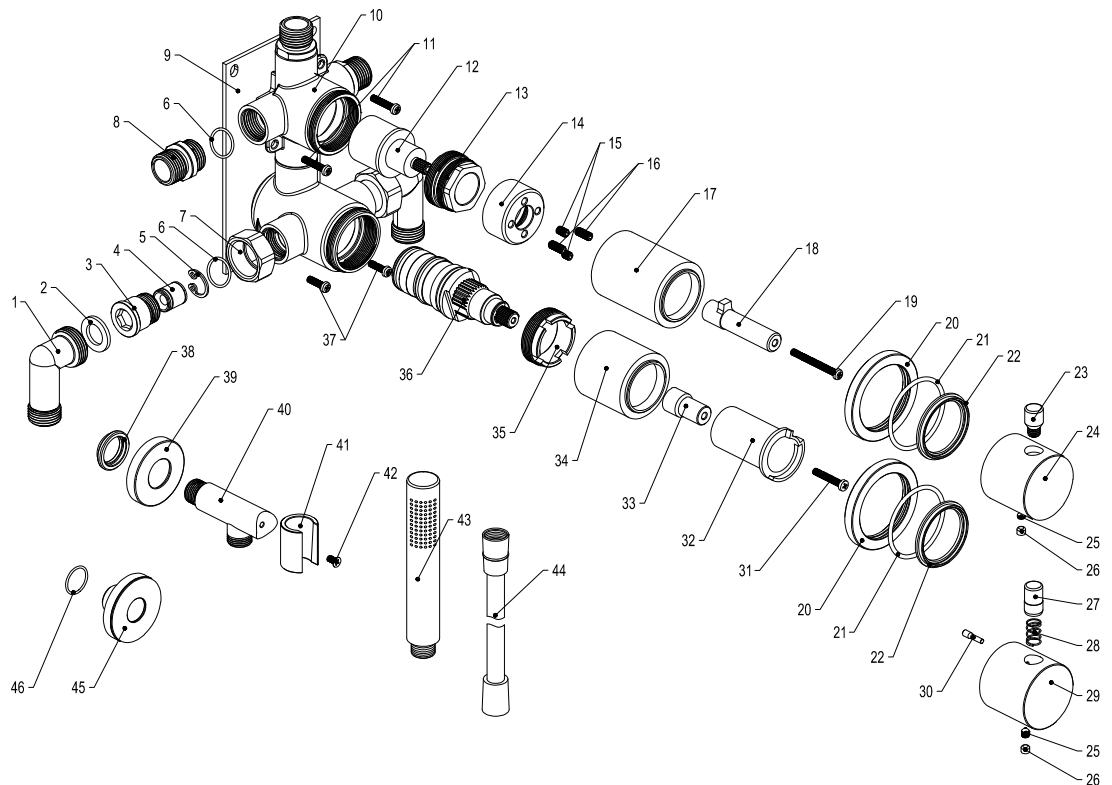

- 1 90° connector
- 2 Gasket
- 3 Connector
- 4 Check valve
- 5 c-ring
- 6 o-ring
- 7 Foot nut
- 8 Connector
- 9 Fastening plate
- 10 Body
- 11 Fixing screws
- 12 Diverter
- 13 Lock nut
- 14 Limiter
- 15 Hex screws
- 16 Limiter screws
- 17 Diverter cover
- 18 Splined extender
- 19 Screw
- 20 Decorative cover ring
- 21 o-ring
- 22 Washer
- 23 Handwheel bar
- 24 Handwheel
- 25 Inner hex screw
- 26 Decoration rubber
- 27 Handwheel bar
- 28 Button spring
- 29 Thermostatic handle
- 30 Handwheel plug
- 31 Screw
- 32 Temperature limiter
- 33 Spline bushing
- 34 Thermostat cover
- 35 Thermostat lock nut
- 36 Thermostatic cartridge
- 37 Fixing screws
- 38 Gasket
- 39 Decorative cover ring
- 40 Hand shower holder pipe
- 41 Hand shower holder pipe
- 42 Screw
- 43 Hand shower holder pipe
- 44 Hose
- 45 Tattle pipe cover
- 46 o-ring

# Harmonized 2z Rust

**Art no:** 21041 **RSK:** 8351534

**SCANDTAP**  
BATHROOM CONCEPTS

Scandtap AB, Olofsdalsvägen 21, 302 41 Halmstad, Sweden  
info@scandtap.com, www.scandtap.com

Typgodkännande  
Nr: 1786-1787